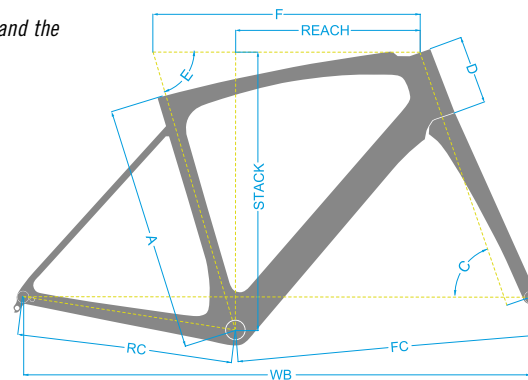

XCM

GRAVEL

TRAIL

STEALTH CLAMP INSERT

Invisible tightening of seatpost

INTEGRATED CABLES

Rear and front derailleur Aesthetical solution which hides and protects cables inside the whole frame.

RACK ATTACKS

It is ready for racks, bags and mudguard

TA12 (Through Axle 12)

12mm through axle system improves stiffness and riding precision.

TAPERED HEAD TUBE

12mm through axle system improves stiffness and riding precision.

FLAT MOUNT DISC BRAKE

It's a new standard, which allow reducing needed material to match the calliper to the frame. This solution reduce the weight and the torque on the frame during the slow down. Anyway, through an adaptor, is possible using post mount calliper.

GEOMETRY

SIZE	A SEAT TUBE LENGTH (mm)	F TOP TUBE HORIZONTAL (mm)	D HEAD TUBE LENGTH (mm)	E SEAT TUBE ANGLE EFFECTIVE (°)	C HEAD TUBE ANGLE (°)	FC FRONT CENTRE (mm)	RC CHAIN STAY LENGTH (mm)	WB WHEELBASE (mm)	DROP	STACK (mm)	REACH (mm)
X-SMALL: 49	452	505	110	74,5°	70°	584	440	1014	68	537	356
SMALL: 52	482	526	135	74°	70°	601	440	1032	68	561	365
MEDIUM: 54	502	546	156	73,5°	71°	607	440	1038	68	584	373
LARGE: 56	522	570	176	73°	71°	627	440	1058	68	588	386
X-LARGE: 58	542	591	196	73°	71°	648	440	1079	68	621	401
SIZE / BIKER HEIGHT	X-SMALL / 153-165 cm		SMALL / 165-170 cm		MEDIUM / 170-175 cm		LARGE / 175-180 cm		X-LARGE / 180-186 cm		

SPECS